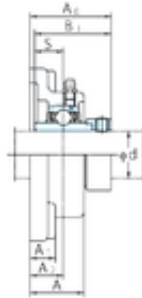

NTA PRECISION AXLE CORP.

FYH NANF202 bearing units

Bearing No. NANF202

Bore Diameter	15 mm
d	15 mm
A0	45,6 mm
A	29,5 mm
A1	15 mm
B1	43,7 mm
J	64 mm
L	86 mm
N	11 mm
S	17,1 mm
Bolt (G)	9,525
A2	19 mm
Weight	0,73 Kg
Basic dynamic load rating (C)	12,8 kN
Basic static load rating (C0)	6,65 kN
Category	Mounted Units & Inserts
Inventory	0.0
Manufacturer Name	FYH BEARING UNITS
Minimum Buy Quantity	N/A
Weight / Kilogram	0
Product Group	M06110

NANF202 Bearing 2D drawings and 3D CAD models