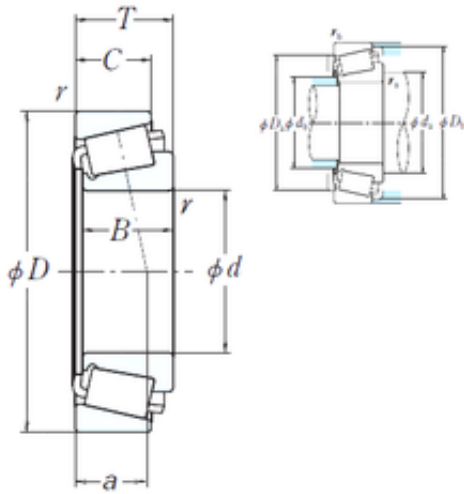

# NTA PRECISION AXLE CORP.

140 mm x 215 mm x 47,625 mm NSK  
74551X/74846X cylindrical roller bearings

Bearing No. 74551X/74846X

74551X/74846X Bearing 2D drawings and 3D CAD models

Size	140x215x47.625 mm
Bore Diameter	140 mm
Outer Diameter	215 mm
Width	47,625 mm
d	140 mm
D	215 mm
T	47,625 mm
B	47,625 mm
C	34,925 mm
R	3,5 mm
r	3,3 mm
a	48,4 mm
Da	195 mm
db	150 mm
da	163 mm
Db	208 mm
Weight	5,81 Kg
Basic dynamic load rating (C)	287 kN
Basic static load rating (C0)	495 kN
Calculation factor (e)	0,49
Calculation factor (Y0)	0,68