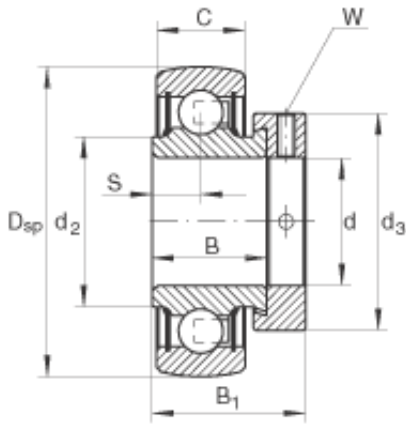

NTA PRECISION AXLE CORP.

RA104-NPP-B Bearing 2D drawings and 3D CAD models

INA RA104-NPP-B deep groove ball bearings

Bearing No. RA104-NPP-B

Size	31.7500x72x39 mm
Bore Diameter	31,7500 mm
Outer Diameter	72 mm
Width	39 mm
d	31,7500 mm
d	1 1/4 inch
D _{SP}	72 mm
B ₁	39 mm
B	25,4 mm
C	19 mm
d ₂	44,6 mm
d _{3 max}	51 mm
S	9,5 mm
W	3/16 inch
m	0,48 kg / Weight
C _r	25500 N / Dynamic load rating (radial)
C _{0r}	15300 N / Static load rating (radial)
Category	Bearings
Inventory	0.0
Manufacturer Name	SCHAEFFLER GROUP
Minimum Buy Quantity	N/A
Weight / Kilogram	0.508
Product Group	M06110