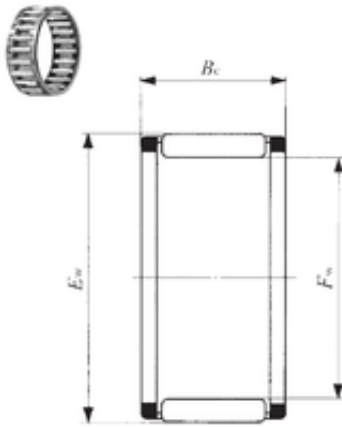

NTA PRECISION AXLE CORP.

IKO KT 404513 needle roller bearings

Bearing No. KT 404513

Bore Diameter	40 mm
Outer Diameter	45 mm
Fw	40 mm
Ew	45 mm
Bc	13 mm
Weight	0,0205 Kg
Basic dynamic load rating (C)	16,8 kN
Basic static load rating (C0)	29,8 kN

KT 404513 Bearing 2D drawings and 3D CAD models