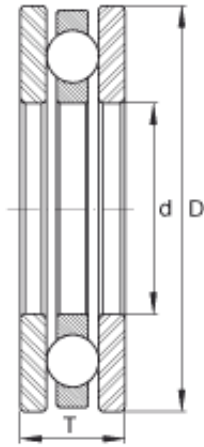

NTA PRECISION AXLE CORP.

INA DL12 thrust ball bearings

Bearing No. DL12

Size	12x23x9 mm
Bore Diameter	12 mm
Outer Diameter	23 mm
Width	9 mm
d	0,472 inch
d	12 mm
D	0,906 inch
D	23 mm
T	0,354 inch
T	9 mm
m	0,036 lbs / Weight
m	0,016 kg / Weight
C _a	1510 lbf / Dynamic load rating (axial)
C _a	6700 N / Dynamic load rating (axial)
C _{0a}	2160 lbf / Static load rating (axial)
C _{0a}	9600 N / Static load rating (axial)
Category	Ball Bearings
Inventory	0.0
Manufacturer Name	SCHAEFFLER GROUP
Minimum Buy Quantity	N/A
UNSPSC	31171507
Weight / Kilogram	0.02
EAN	4012802550054

DL12 Bearing 2D drawings and 3D CAD models

NTA PRECISION AXLE CORP.

Product Group	B00308
---------------	--------